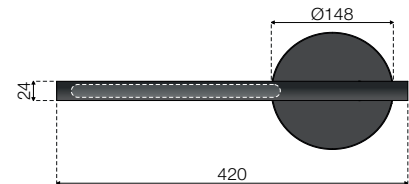

Niila

LED lamp for the workplace