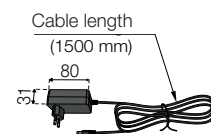

Niila

LED lamp for the workplace