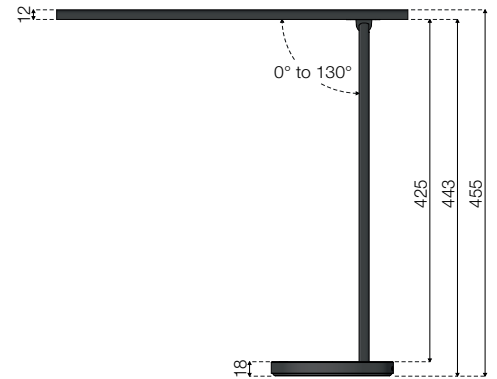

Niila

LED lamp for the workplace